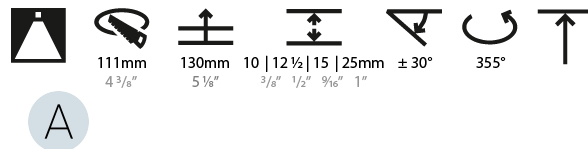

PHYSICAL

Shape: Round
Diameter (mm): 107
Diameter (in): 4 3/16
Height (mm): 112
Height (in): 4 7/16
Ceiling Thickness (mm): 10 / 12.5 / 15 / 25
Ceiling Thickness (in): 3/8 or 1/2 or 9/16 or 1
Min. Recessing Depth (mm): 130
Min. Recessing Depth (in): 5 1/8
Light Distribution: Adjustable / Downlight
Weight (kg): 0.583
Weight (lbs): 1.28
Fixture Finish: SSR / BKV / CWI / CRY / HAB / LAG / UFT / ITA / RUA / RUR / MIC / FTG / MYG / TWT / LOD / PUS / FRO / FUP / KIA / POP / BLS / SPG / MEY / GOH / GUM / CHC / COM / ABZ / JAG / OBR / MOS / ROR
Fixture Material: Aluminum Die Cast
Cut-out Measurements: Ø111mm/4 3/8"
Upon Request: Unique Ceiling Thickness

ELECTRICAL

Lamp Type: LED (Zhaga Standard)
Input Wattage (W): 16.5
Total Output Wattage (W): 14.7
Dimming: Dali Dimming
Driver Location: Recessed Housing
Driver Type: Constant Current - 120Vac
Driver Class: Class 2
Housing: See Components
Input Voltage (V): 120
Constant Current (MA): 350

LED

Number of LEDs: 1
Max. Delivered Lumen (lm): 770
Nominal Lumen (lm): 1140
CRI: >90 CRI
Lamp Life (hrs): 50000
Upon Request: RGB-W Tunable White Special Color Temperature Special LED

OPTICAL

Reflector: 20 / 40 / 60
Adjustability: Rotational 355°; Tilt 30°
Upon Request: Special Beam Angles

RATINGS AND CERTIFICATIONS

Certified By: Certified for North American Standards
IP rating: IP20