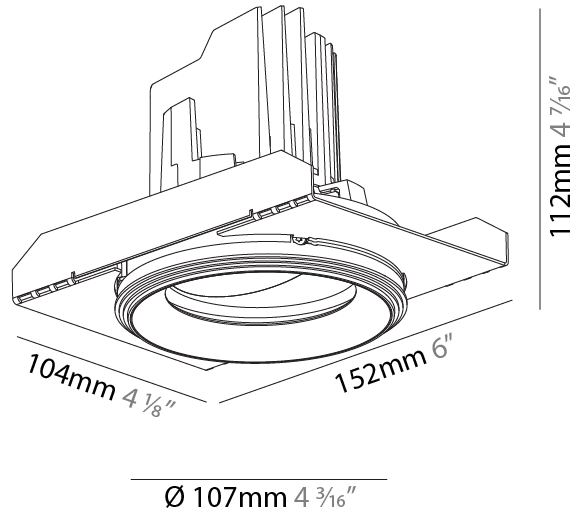

PHYSICAL

Shape: Round
Diameter (mm): 107
Diameter (in): 4 3/16
Height (mm): 112
Height (in): 4 7/16
Ceiling Thickness (mm): 10 / 12.5 / 15 / 25
Ceiling Thickness (in): 3/8 or 1/2 or 9/16 or 1
Min. Recessing Depth (mm): 130
Min. Recessing Depth (in): 5 1/8
Light Distribution: Adjustable / Downlight
Weight (kg): 0.583
Weight (lbs): 1.28
Fixture Finish: SSR / BKV / CWI / CRY / HAB / LAG / UFT / ITA / RUA / RUR / MIC / FTG / MYG / TWT / LOD / PUS / FRO / FUP / KIA / POP / BLS / SPG / MEY / GOH / GUM / CHC / COM / ABZ / JAG / OBR / MOS / ROR
Fixture Material: Aluminum Die Cast
Cut-out Measurements: Ø111mm/4 3/8"
Upon Request: Unique Ceiling Thickness

ELECTRICAL

Lamp Type: LED (Zhaga Standard)
Input Wattage (W): 16.5
Total Output Wattage (W): 14.7
Dimming: Dali Dimming
Driver Location: Recessed Housing
Driver Type: Constant Current - 120Vac
Driver Class: Class 2
Housing: See Components
Input Voltage (V): 120
Constant Current (MA): 350

LED

Number of LEDs: 1
Max. Delivered Lumen (lm): 770
Nominal Lumen (lm): 1140
CRI: >90 CRI
Lamp Life (hrs): 50000
Upon Request: RGB-W Tunable White Special Color Temperature Special LED

OPTICAL

Reflector: 20 / 40 / 60
Adjustability: Rotational 355°; Tilt 30°
Upon Request: Special Beam Angles

RATINGS AND CERTIFICATIONS

Certified By: Certified for North American Standards
IP rating: IP20