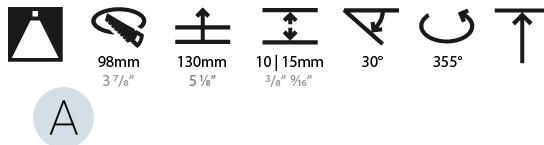

GENERAL

Series: Bioniq
Subseries: Bioniq Round Adjustable
Brand: Prolicht
Division: Architectural
Mounting Type: Recessed
Mounting Location: Ceiling
Subcategory: Downlight

PHYSICAL

Shape: Round
Diameter (mm): 107
Diameter (in): 4 3/16
Height (mm): 112
Height (in): 4 7/16
Min. Recessing Depth (mm): 130
Min. Recessing Depth (in): 5 1/8
Light Distribution: Adjustable / Downlight
Weight (kg): 0.46
Weight (lbs): 1.01
Fixture Finish: [SSR / BKV / CWI / CRY / HAB / LAG / UFT / ITA / RUA / RUR / MIC / FTG / MYG / TWT / LOD / PUS / FRO / FUP / KIA / POP / BLS / SPG / MEY / GOH / GUM / CHC / COM / ABZ / JAG / OBR / MOS / ROR](#)
Fixture Material: Aluminum Die Cast
Cut-out Measurements: 98mm / 3 7/8"

ELECTRICAL

Lamp Type: LED (Zhaga Standard)
Input Wattage (W): 16.5
Total Output Wattage (W): 14.7
Dimming: Dali Dimming
Driver Included: No
Driver Location: Recessed Housing
Driver Type: Constant Current - 120Vac
Driver Class: Class 2
Input Voltage (V): 120
Constant Current (mA): 350

LED

Number of LEDs: 1
Color Temperature (°K): Warm Dim
Max. Delivered Lumen (lm): 760
Nominal Lumen (lm): 1140
CRI: >90 CRI

OPTICAL

Reflector°: [20 / 40 / 60](#)
Adjustability: Rotational 355°; Tilt 30°

RATINGS AND CERTIFICATIONS

Certified By: Certified for North American Standards
IP rating: IP20